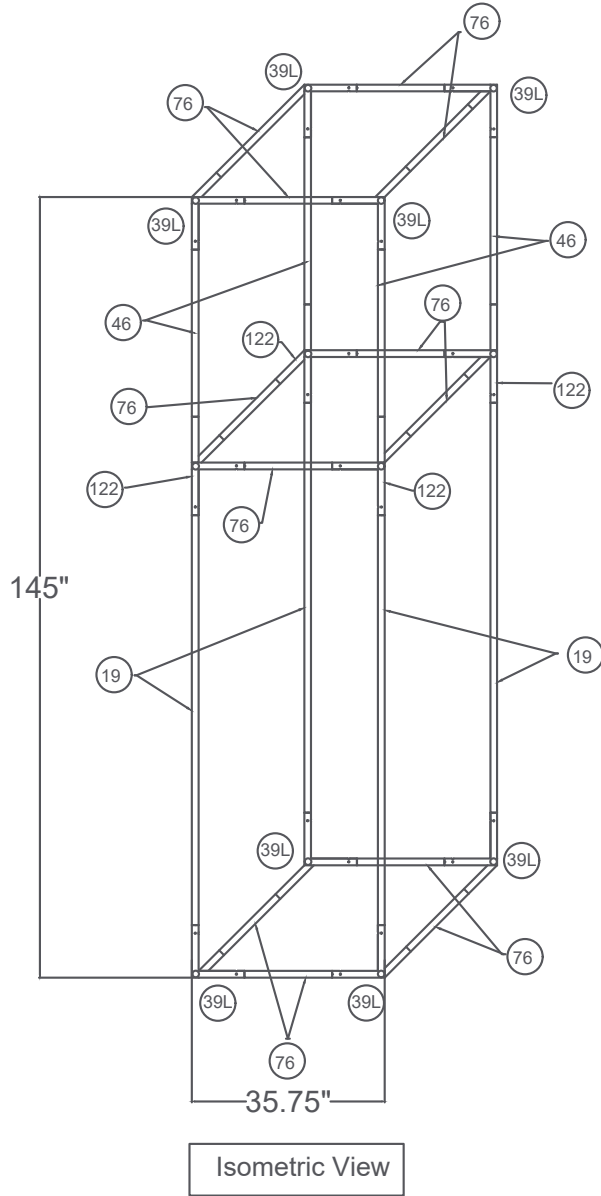

WAVELINE®

Square Tower - SQT3x12-K

Tower 36"w x 12'h	
Qty.	Part Number
8	WLM#39-L
4	WLM#122
4	WLM#046
4	WLM#019
12	WLM#076
4	WLM#018
4	WLM#23
2	BGO-FABRIC-XL bag