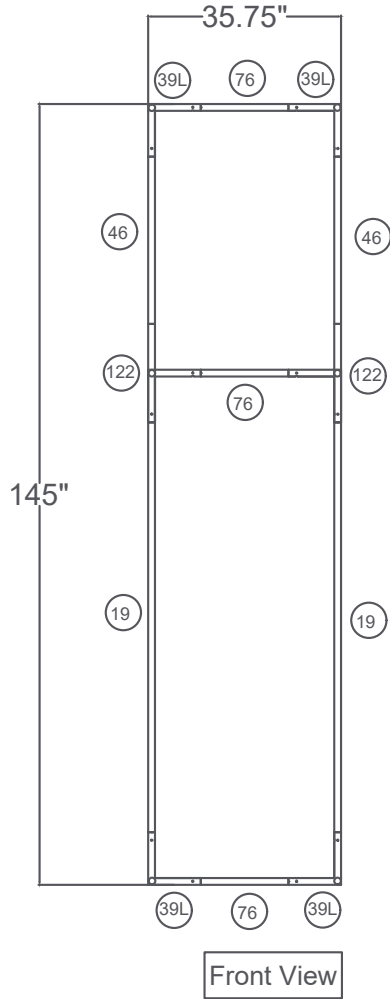

WAVELINE®

Square Tower - SQT3x12-K

Tower 36"w x 12'h	
Qty.	Part Number
8	WLM#39-L
4	WLM#122
4	WLM#046
4	WLM#019
12	WLM#076
4	WLM#018
4	WLM#23
2	BGO-FABRIC-XL bag