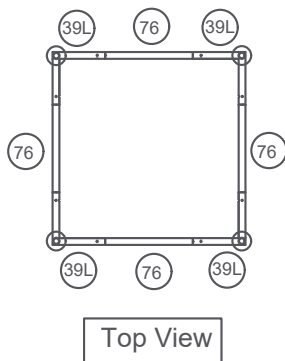

WAVELINE®

Square Tower - SQT3x12-K

Tower 36"w x 12'h	
Qty.	Part Number
8	WLM#39-L
4	WLM#122
4	WLM#046
4	WLM#019
12	WLM#076
4	WLM#018
4	WLM#23
2	BGO-FABRIC-XL bag